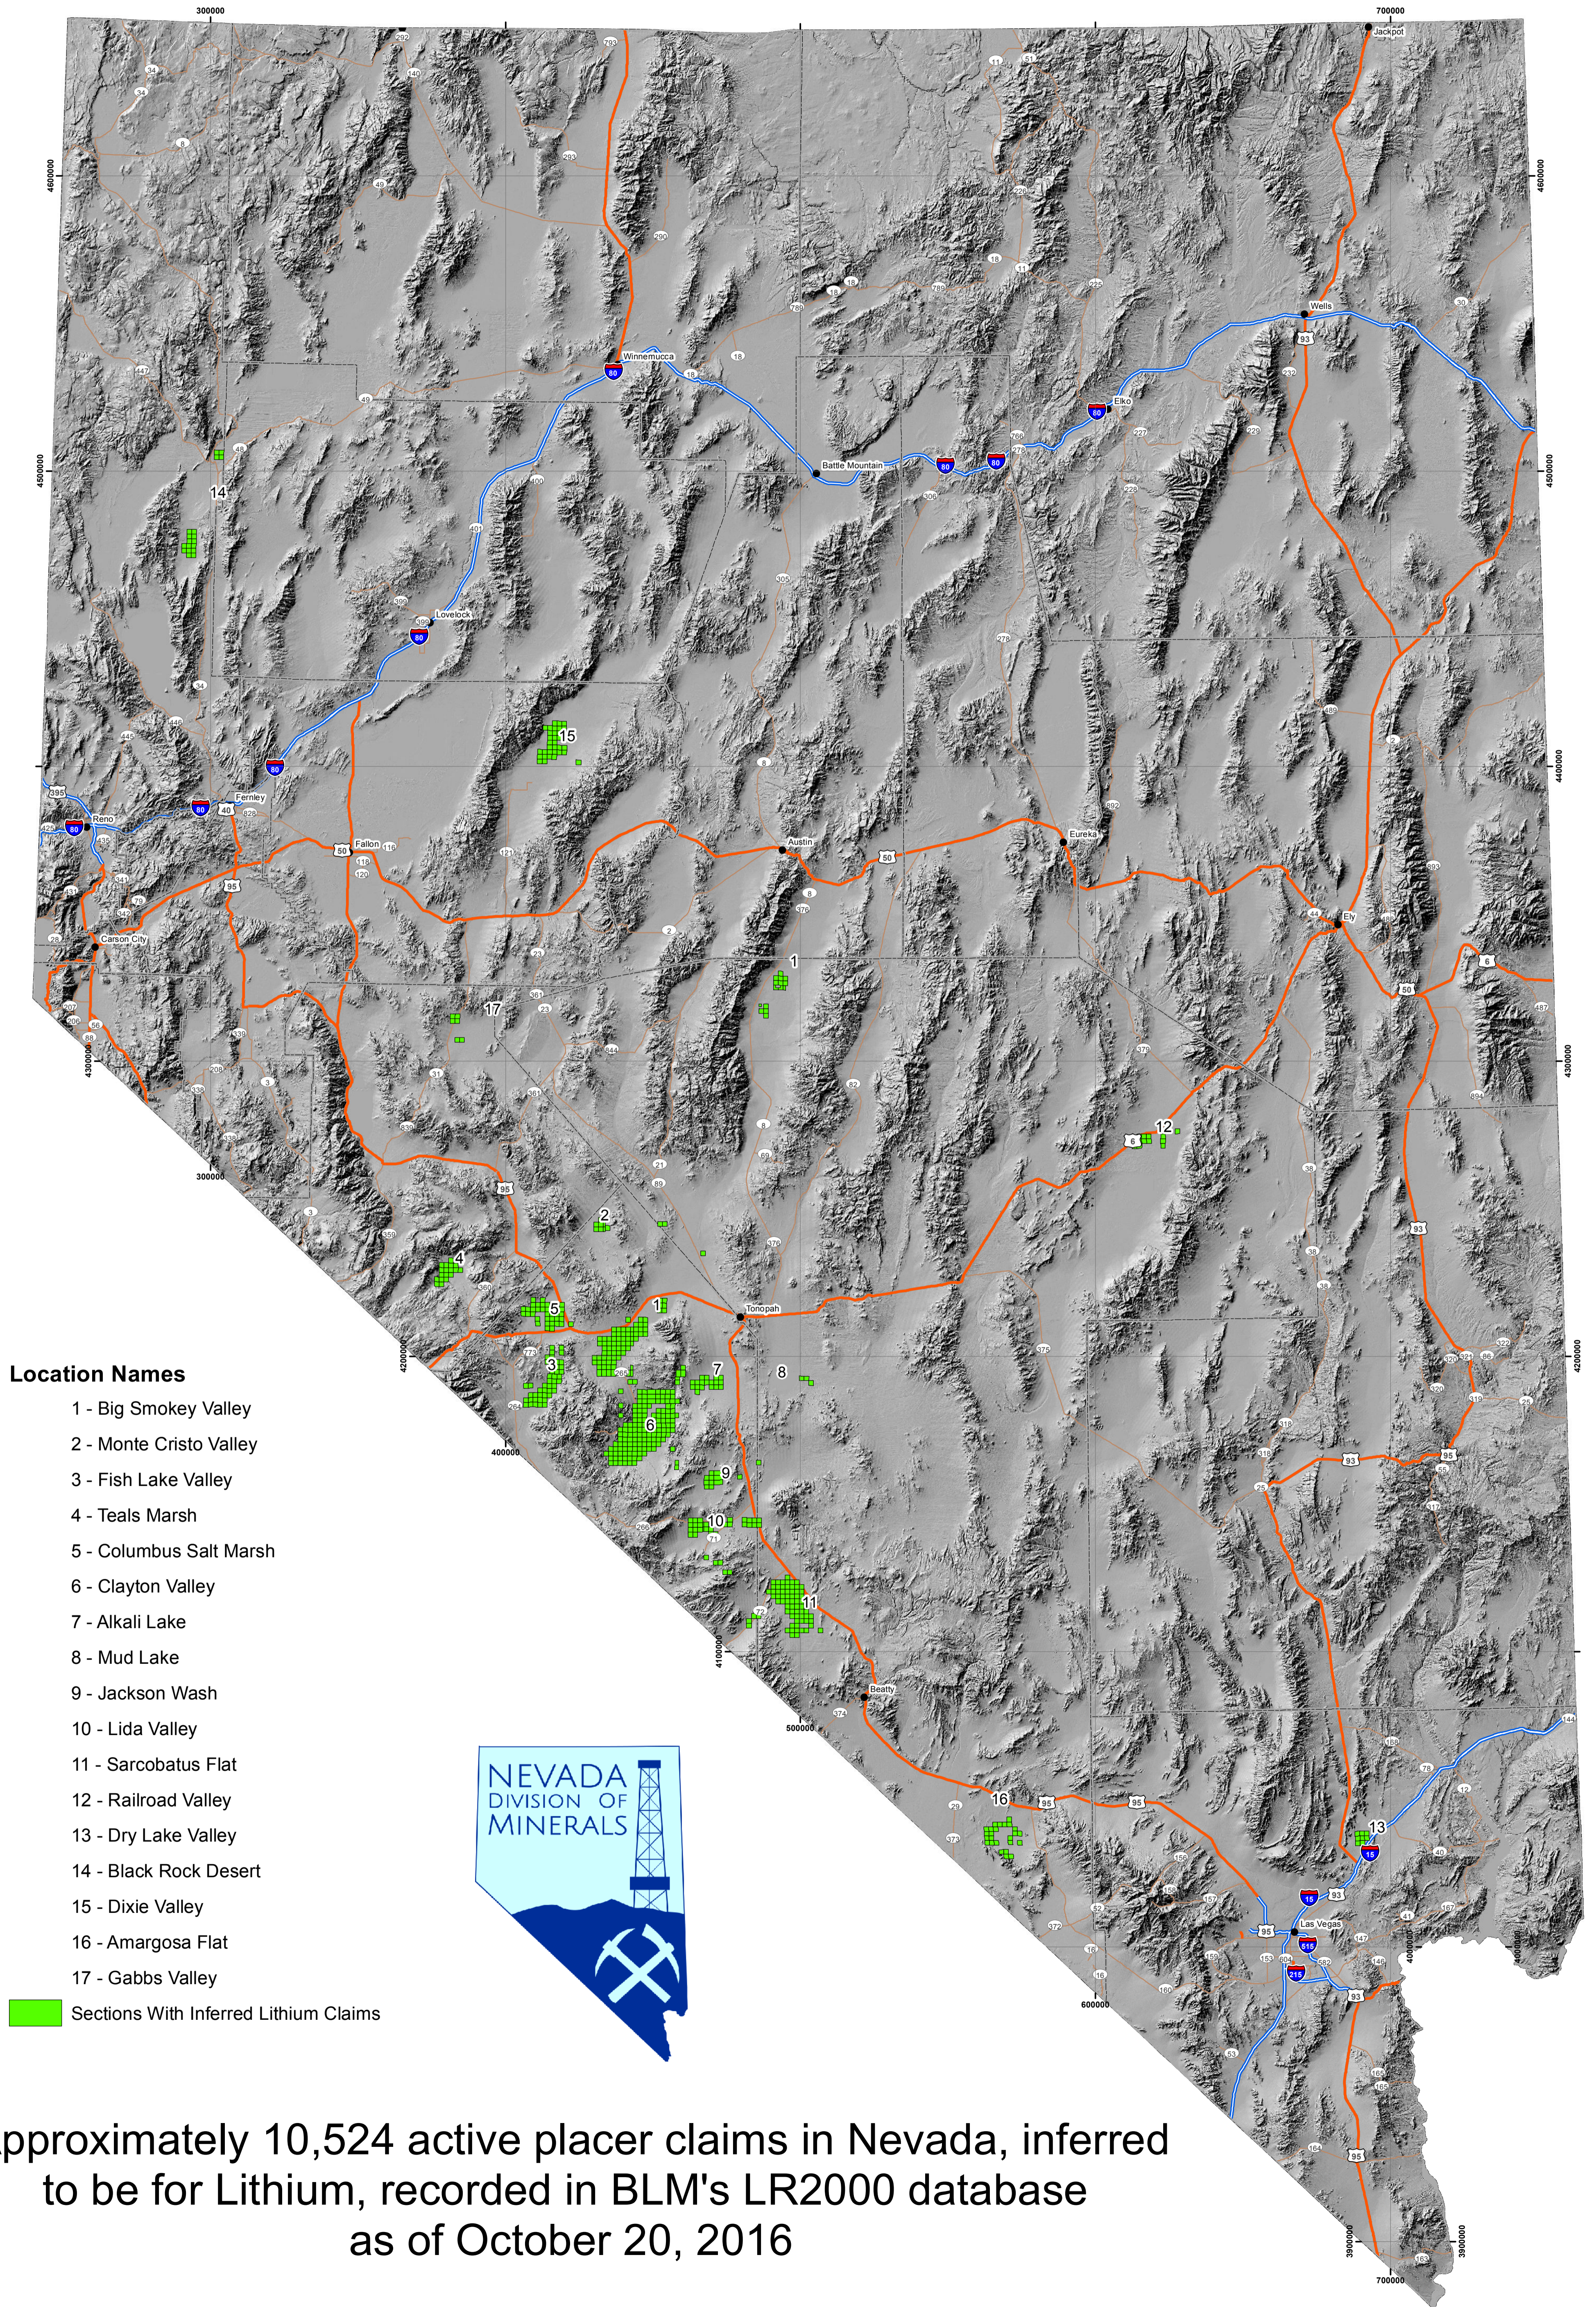

Inferred Active Lithium Placer Claims in Nevada

Map Produced by: Lucia M. Patterson, Nevada Division of Minerals

Approximately 10,524 active placer claims in Nevada, inferred to be for Lithium, recorded in BLM's LR2000 database as of October 20, 2016